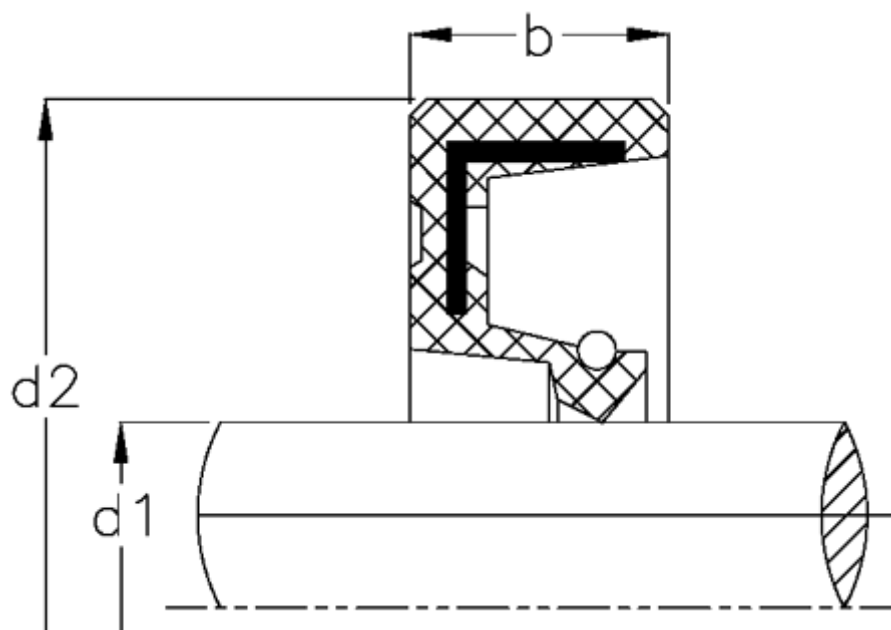

Data Sheet

Article number: 170106501100100000

Description: KLEE Rotary shaft seal WA 65110/10
NBR nitrile rubber, standard

Measures

b = 10
 $d1$ = 65
 $d2$ = 110
Material = NBR